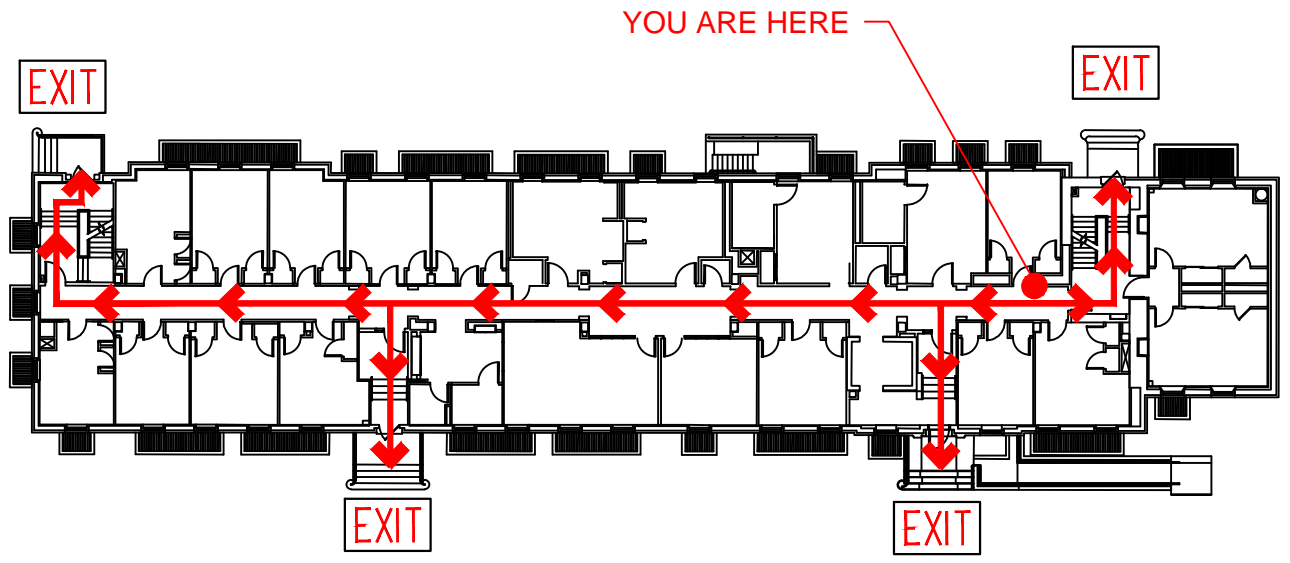

Gathering Point

A gathering point has been designated attempting to provide shelter and is a minimum 200 feet from the building. For your building the gathering point is:

The Green in front of Harter & Sharp Halls

 EMERGENCY GATHERING POINT - 200'

U SYPHERD HALL - BASEMENT

D 24 THE GREEN
Newark, DE

 EMERGENCY GATHERING POINT - 200' 

CORR
000

 EMERGENCY GATHERING POINT - 200'

 EMERGENCY GATHERING POINT - 200' 

U SYPHERD HALL - 1ST FLOOR

D 24 THE GREEN
Newark, DE

CORR
100

YOU ARE HERE

EMERGENCY
GATHERING
POINT - 200'

U SYPHERD HALL - 2ND FLOOR

D 24 THE GREEN
Newark, DE

EMERGENCY
GATHERING
POINT - 200'

CORR
200