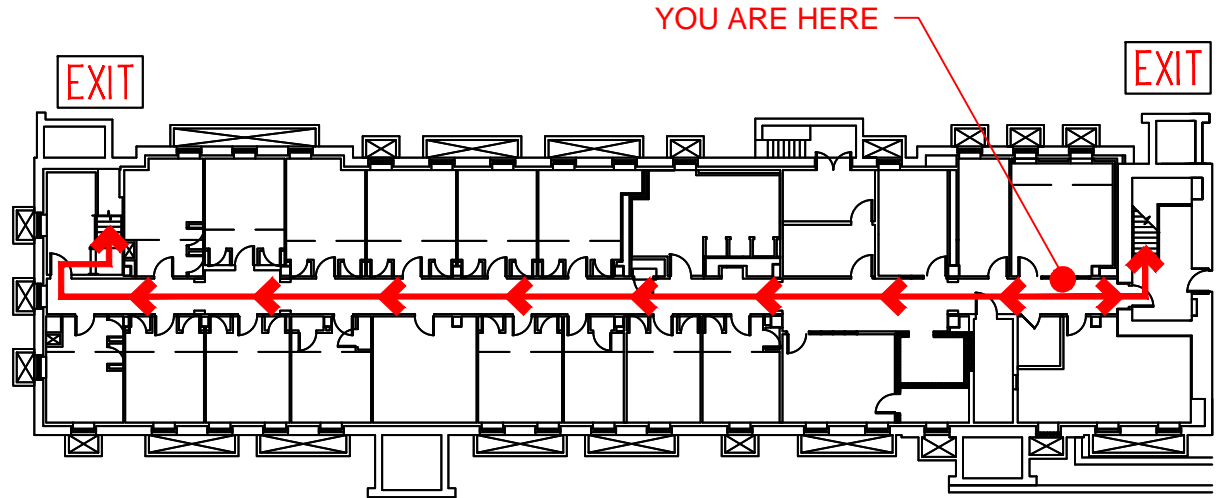

PERSONAL SAFETY TIPS

- Know where your primary and secondary exits are at all times (memorize your evacuation plan if available)
- Locate emergency equipment before the emergency
- Use a fire extinguisher if trained and necessary—Do not delay evacuation
- Never use elevators to exit
- Feel door and knob with the back of hand to see if it is hot
- Look for signs of smoke seepage around openings
- If door is hot or smoke seepage is present do the following:
 - Seal openings with wet towels, sheets, clothes, etc.
 - Open window(s) for ventilation if possible (do not break the glass)
 - Re-contact university police and 911(note any special needs)
 - Attract attention by yelling, hanging something from the window, etc
 - Stay low (crawl) in the room since the best air will be at the lowest point
- If you must exit through a smoke filled room or corridor, the following actions should be taken:
 - Stay as low as possible to the floor (crawl to the nearest exit)
 - Place a wet towel over your mouth and nose
 - Take short breaths
 - Keep calm and use common sense
- Never re-enter a burning building to try and save personal possessions!

Gathering Point

A gathering point has been designated attempting to provide shelter and is a minimum 200 feet from the building. For your building the gathering point is:

The Green in front of Harter & Sharp Halls

 EMERGENCY GATHERING POINT - 200'

U SYPHERD HALL - BASEMENT

D 24 THE GREEN
Newark, DE

 EMERGENCY GATHERING POINT - 200' 

CORR
000

 EMERGENCY GATHERING POINT - 200'

 EMERGENCY GATHERING POINT - 200' 

U SYPHERD HALL - 1ST FLOOR

D 24 THE GREEN
Newark, DE

CORR
100

YOU ARE HERE

EMERGENCY
GATHERING
POINT - 200'

U SYPHERD HALL - 2ND FLOOR

D 24 THE GREEN
Newark, DE

EMERGENCY
GATHERING
POINT - 200'

CORR
200