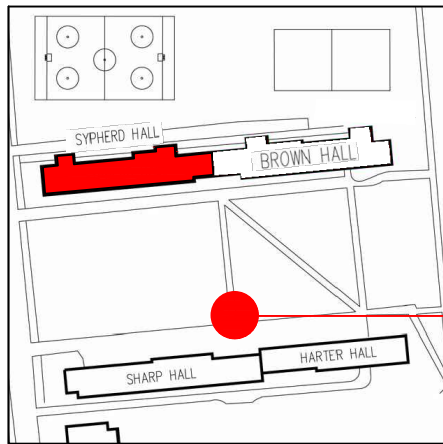

Gathering Point

A gathering point has been designated attempting to provide shelter and is a minimum 200 feet from the building. For your building the gathering point is:

The Green in front of Harter & Sharp Halls

 EMERGENCY GATHERING POINT - 200'

U SYPHERD HALL - BASEMENT

D 24 THE GREEN
Newark, DE

 EMERGENCY GATHERING POINT - 200' 

CORR
000

 EMERGENCY GATHERING POINT - 200'

 EMERGENCY GATHERING POINT - 200' 

U SYPHERD HALL - 1ST FLOOR

D 24 THE GREEN
Newark, DE

CORR
100

YOU ARE HERE

EMERGENCY
GATHERING
POINT - 200'

U SYPHERD HALL - 2ND FLOOR

D 24 THE GREEN
Newark, DE

EMERGENCY
GATHERING
POINT - 200'

CORR
200

YOU ARE HERE

EMERGENCY
GATHERING
POINT - 200'

U SYPHERD HALL - 3RD FLOOR

D 24 THE GREEN
Newark, DE

EMERGENCY
GATHERING
POINT - 200'

CORR
300

 EMERGENCY GATHERING POINT - 200'

U SYPHERD HALL - 4TH FLOOR