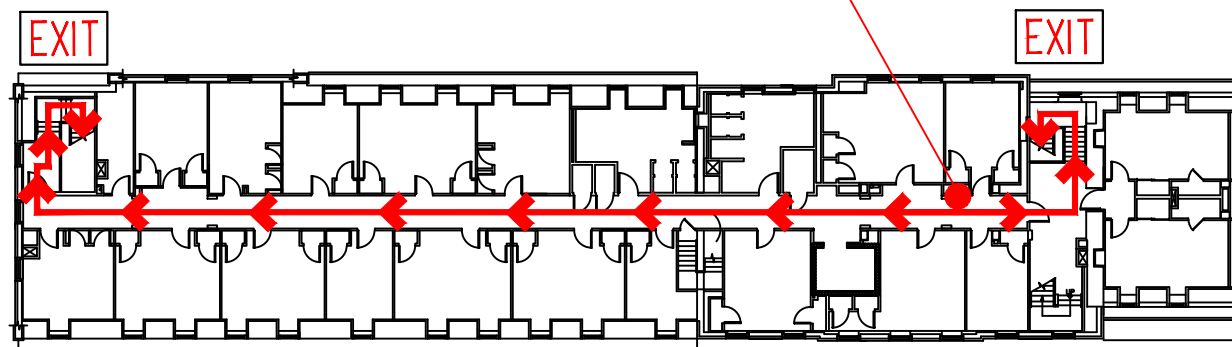

 EMERGENCY GATHERING POINT - 200'

U SYPHERD HALL - BASEMENT

D 24 THE GREEN
Newark, DE

 EMERGENCY GATHERING POINT - 200' 

CORR
000

 EMERGENCY GATHERING POINT - 200'

 EMERGENCY GATHERING POINT - 200' 

U SYPHERD HALL - 1ST FLOOR

D 24 THE GREEN
Newark, DE

CORR
100

YOU ARE HERE

EMERGENCY
GATHERING
POINT - 200'

U SYPHERD HALL - 2ND FLOOR

D 24 THE GREEN
Newark, DE

EMERGENCY
GATHERING
POINT - 200'

CORR
200

YOU ARE HERE

EMERGENCY
GATHERING
POINT - 200'

U SYPHERD HALL - 3RD FLOOR

D 24 THE GREEN
Newark, DE

EMERGENCY
GATHERING
POINT - 200'

CORR
300

 EMERGENCY GATHERING POINT - 200'

U SYPHERD HALL - 4TH FLOOR