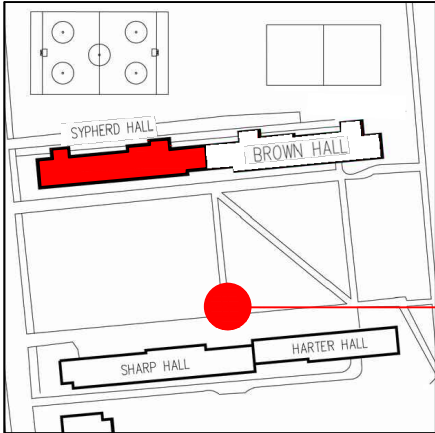

 EMERGENCY GATHERING POINT - 200'

U SYPHERD HALL - BASEMENT

D 24 THE GREEN
Newark, DE

 EMERGENCY GATHERING POINT - 200' 

CORR
000

 EMERGENCY GATHERING POINT - 200'

 EMERGENCY GATHERING POINT - 200' 

U SYPHERD HALL - 1ST FLOOR

D 24 THE GREEN
Newark, DE

CORR
100

YOU ARE HERE

EMERGENCY
GATHERING
POINT - 200'

U SYPHERD HALL - 2ND FLOOR

D 24 THE GREEN
Newark, DE

EMERGENCY
GATHERING
POINT - 200'

CORR
200

YOU ARE HERE

EMERGENCY
GATHERING
POINT - 200'

U SYPHERD HALL - 3RD FLOOR

D 24 THE GREEN
Newark, DE

EMERGENCY
GATHERING
POINT - 200'

CORR
300

 EMERGENCY GATHERING POINT - 200'

U SYPHERD HALL - 4TH FLOOR

D 24 THE GREEN
Newark, DE

 EMERGENCY GATHERING POINT - 200' 

CORR
400