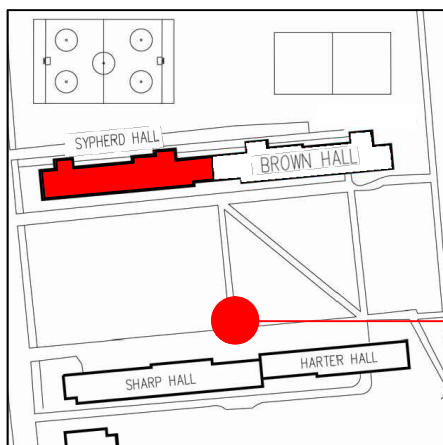

Gathering Point

A gathering point has been designated attempting to provide shelter and is a minimum 200 feet from the building. For your building the gathering point is:

The Green in front of Harter & Sharp Halls

 EMERGENCY GATHERING POINT - 200'

U SYPHERD HALL - BASEMENT

D 24 THE GREEN
Newark, DE

 EMERGENCY GATHERING POINT - 200' 

CORR
000

 EMERGENCY GATHERING POINT - 200'

 EMERGENCY GATHERING POINT - 200' 

U SYPHERD HALL - 1ST FLOOR

D 24 THE GREEN
Newark, DE

CORR
100

YOU ARE HERE

EMERGENCY
GATHERING
POINT - 200'

U SYPHERD HALL - 2ND FLOOR

D 24 THE GREEN
Newark, DE

EMERGENCY
GATHERING
POINT - 200'

CORR
200

YOU ARE HERE

EMERGENCY
GATHERING
POINT - 200'

U SYPHERD HALL - 3RD FLOOR

D 24 THE GREEN
Newark, DE

EMERGENCY
GATHERING
POINT - 200'

CORR
300

 EMERGENCY GATHERING POINT - 200'

U SYPHERD HALL - 4TH FLOOR