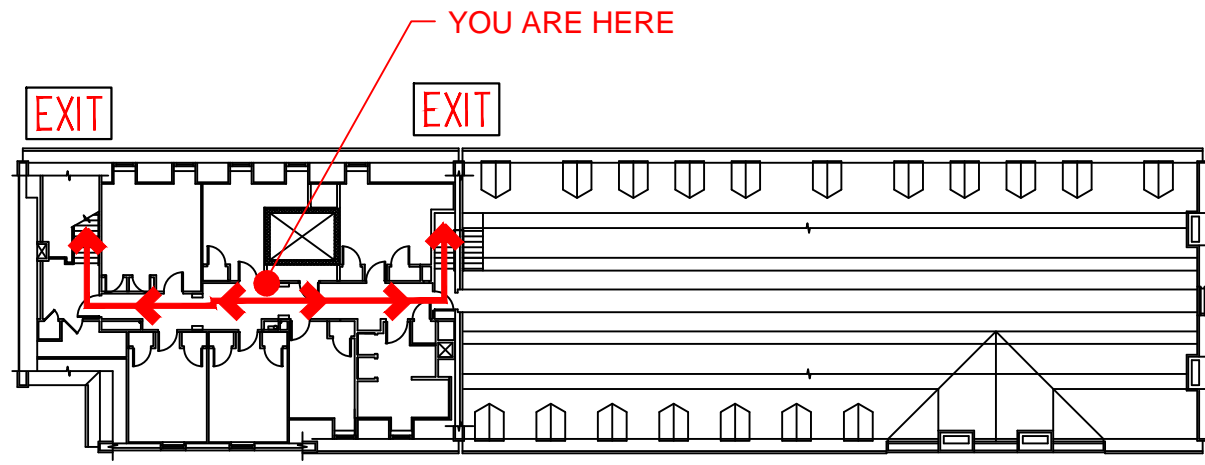

YOU ARE HERE

EMERGENCY
GATHERING
POINT - 200'

U SYPHERD HALL - 3RD FLOOR

D 24 THE GREEN
Newark, DE

EMERGENCY
GATHERING
POINT - 200'

CORR
300

 EMERGENCY GATHERING POINT - 200'

U SYPHERD HALL - 4TH FLOOR