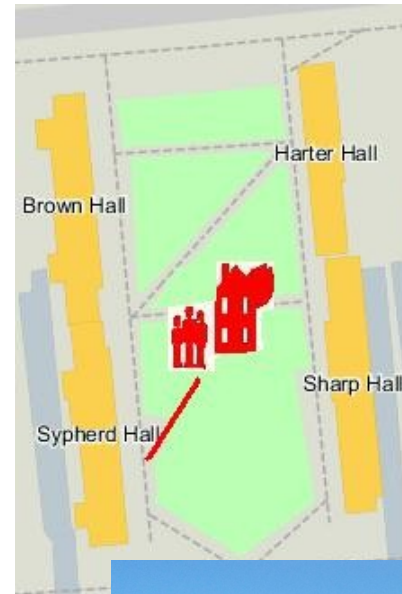

SYPHERD HALL

Evacuation Instructions

IN CASE OF AN EMERGENCY FIRE/GAS LEAK/FLAMMABLE LIQUID SPILL/ETC

- Don't risk self - evacuate the building - go **200** feet from building
- Sound evacuation alarm - pull fire alarm near exit - verbally yell fire
- Call University Police at **831-2222**, red phone or yellow emergency phone with push button
- Call **911**

Gathering Point

A gathering point has been designated attempting to provide shelter and is a minimum 200 feet from the building. For your building the gathering point is:

The Green in front of Harter & Sharp Halls

D 24 THE GREEN
Newark, DE

CORR
100

YOU ARE HERE

EMERGENCY
GATHERING
POINT - 200'

U SYPHERD HALL - 2ND FLOOR

D 24 THE GREEN
Newark, DE

EMERGENCY
GATHERING
POINT - 200'

CORR
200

D 24 THE GREEN
Newark, DE

 EMERGENCY GATHERING POINT - 200' 

CORR
400