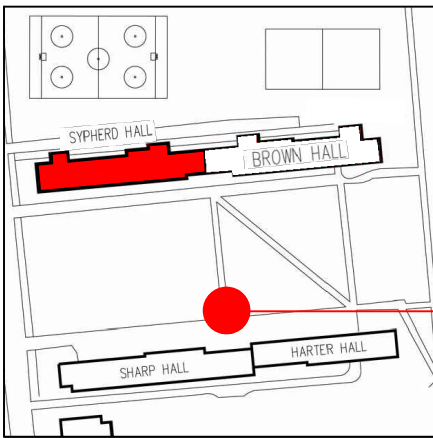

Gathering Point

A gathering point has been designated attempting to provide shelter and is a minimum 200 feet from the building. For your building the gathering point is:

The Green in front of Harter & Sharp Halls

 EMERGENCY GATHERING POINT - 200'

U SYPHERD HALL - BASEMENT

D 24 THE GREEN
Newark, DE

 EMERGENCY GATHERING POINT - 200' 

CORR
000

 EMERGENCY GATHERING POINT - 200'

 EMERGENCY GATHERING POINT - 200' 

U SYPHERD HALL - 1ST FLOOR

D 24 THE GREEN
Newark, DE

CORR
100

YOU ARE HERE

EMERGENCY
GATHERING
POINT - 200'

U SYPHERD HALL - 2ND FLOOR

D 24 THE GREEN
Newark, DE

EMERGENCY
GATHERING
POINT - 200'

CORR
200

D 24 THE GREEN
Newark, DE

 EMERGENCY GATHERING POINT - 200' 

CORR
400