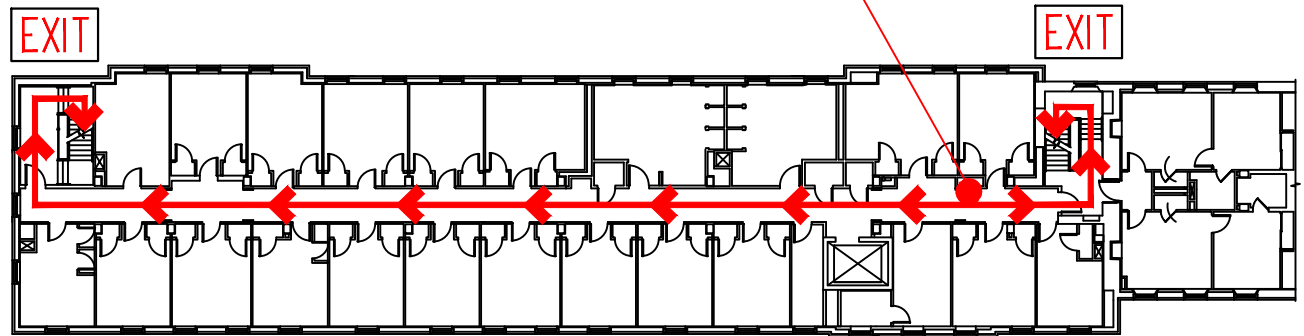

Gathering Point

A gathering point has been designated attempting to provide shelter and is a minimum 200 feet from the building. For your building the gathering point is:

The Green in front of Harter & Sharp Halls

 EMERGENCY GATHERING POINT - 200'

U SYPHERD HALL - BASEMENT

D 24 THE GREEN
Newark, DE

 EMERGENCY GATHERING POINT - 200' 

CORR
000

 EMERGENCY GATHERING POINT - 200'

 EMERGENCY GATHERING POINT - 200' 

U SYPHERD HALL - 1ST FLOOR

D 24 THE GREEN
Newark, DE

CORR
100

YOU ARE HERE

EMERGENCY
GATHERING
POINT - 200'

U SYPHERD HALL - 2ND FLOOR

D 24 THE GREEN
Newark, DE

EMERGENCY
GATHERING
POINT - 200'

CORR
200

YOU ARE HERE

EMERGENCY
GATHERING
POINT - 200'

U SYPHERD HALL - 3RD FLOOR

D 24 THE GREEN
Newark, DE

EMERGENCY
GATHERING
POINT - 200'

CORR
300

 EMERGENCY GATHERING POINT - 200'

U SYPHERD HALL - 4TH FLOOR