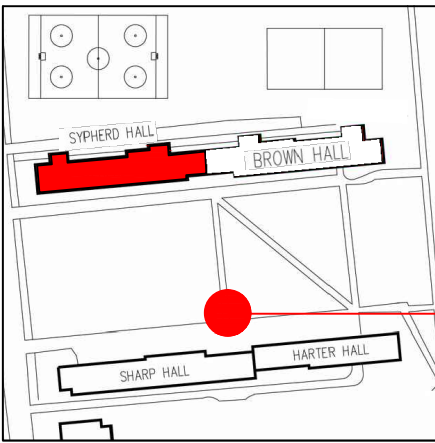

Gathering Point

A gathering point has been designated attempting to provide shelter and is a minimum 200 feet from the building. For your building the gathering point is:

The Green in front of Harter & Sharp Halls

 EMERGENCY GATHERING POINT - 200'

U SYPHERD HALL - BASEMENT

D 24 THE GREEN
Newark, DE

 EMERGENCY GATHERING POINT - 200' 

CORR
000

 EMERGENCY GATHERING POINT - 200'

 EMERGENCY GATHERING POINT - 200' 

U SYPHERD HALL - 1ST FLOOR

D 24 THE GREEN
Newark, DE

CORR
100

YOU ARE HERE

EMERGENCY
GATHERING
POINT - 200'

U SYPHERD HALL - 2ND FLOOR

D 24 THE GREEN
Newark, DE

EMERGENCY
GATHERING
POINT - 200'

CORR
200

D 24 THE GREEN
Newark, DE

 EMERGENCY GATHERING POINT - 200' 

CORR
400